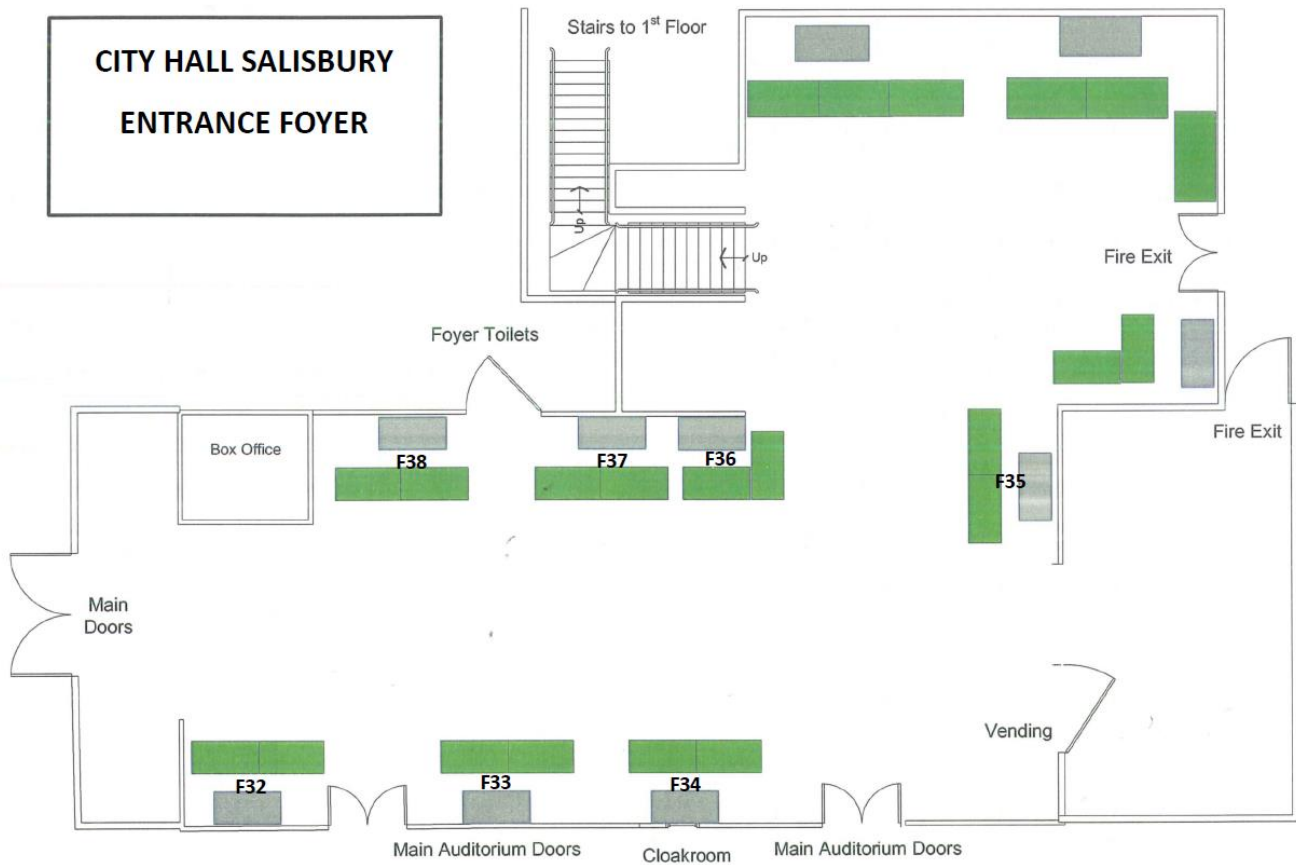

2018 Salisbury Collectors Show

List of Exhibitors

Foyer

Absolutely Banknotes	F32
Stanley Gibbons	F33/34
Tom Hamilton	F35
Peter Hicks	F36
Eric Wilding	F37
Dauwalders	F38
Midland Philatelics	F39
Cover Collecting	F40
Mint GB Stamps Ltd	F41