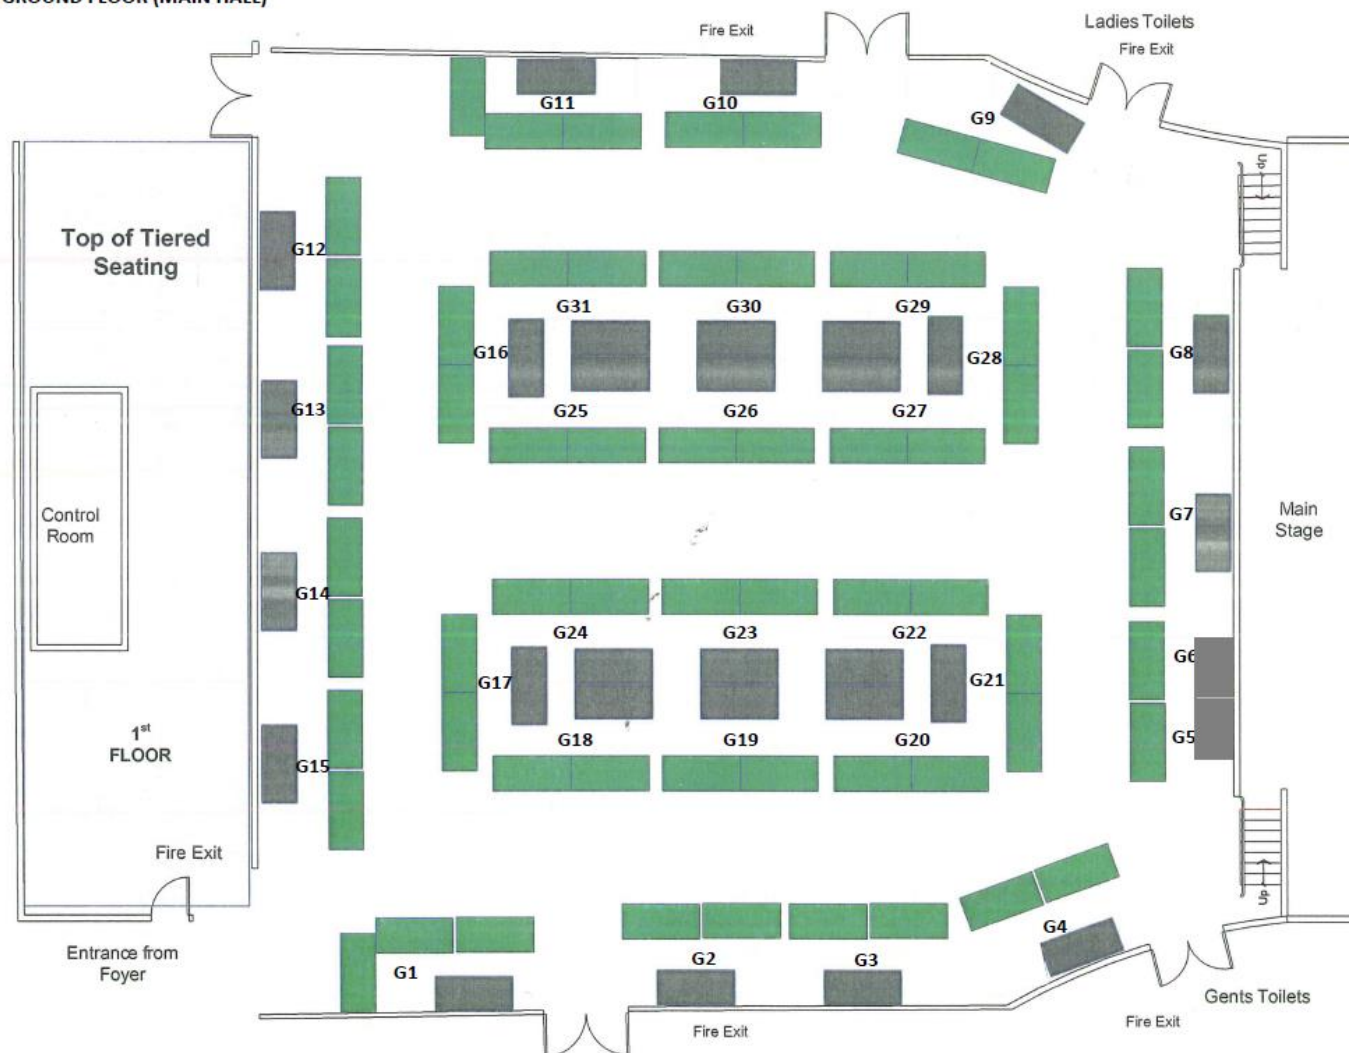

GROUND FLOOR (MAIN HALL)

Main Hall

Robert Uden
Mulready Philatelics
Anthony Baker
West Essex Coins
Token Publishing
Craddock, David
Danny Gill
Arun Stamps
Shaw, Simon
Samwells
BB Stamps
Rushstamps
Vigar, Malcolm
Empire Collectables

G1
G2
G3
G4
G5/6
G7
G8
G9
G10
G11
G12/13
G14/15
G16
G17

Mark David Stamps
Ian Perry
Graham O'Hara
P J Duncan
Malcolm Lacey
Shaftesbury Philatelics
-
Cambridge Philatelic Auctions
Avery Stamps
Peter Mollett
Lester Mortimer
Mark Lympany
Greg Todd
Peter Peacock
David Mouser
GB Royal Naval Covers

G18
G19
G20a
G20b
G21
G22
G23
G24
G25
G26
G27
G28a
G28b
G29
G30
G31